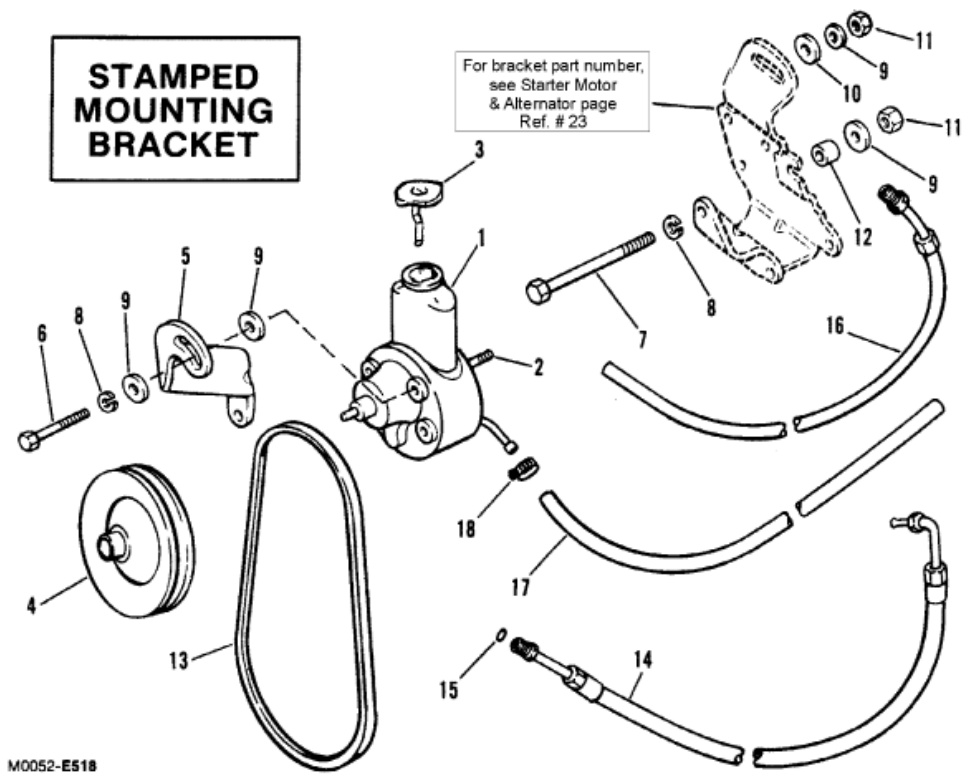

**STAMPED
 MOUNTING
 BRACKET**

For bracket part number,
 see Starter Motor
 & Alternator page
 Ref. # 23

MO052-E518

Parts List						
Ref	Class	Part	Description	Qty	Comment	Footnote
1		16792A 1	PUMP ASSEMBLY, POWER STEE	1		
2	16	41877	STUD, POWER STEERING PUM	2		
3	36	95805	CAP, POWER STEERING PUMF	1		
4		73873A 1	PULLEY, POWER STEERING PI	1		
5		15082T	BRACE, PUMP	1		
6	10	40001192	SCREW, PUMP BRACE	1		
7	10	40001188	SCREW, PUMP TO BRACKET	1		
8	13	40024 8	LOCKWASHER	2		
9	23	72057	SPACER, PUMP SCREW	4		
10	12	28105	WASHER, PUMP STUD	1		
11	11	90517	NUT, MOUNTING STUD	2		
12	23	45353	SPACER, PUMP SCREW	1		
13	57	37619T	V-BELT (USE WITH 5-1/2" DIA. w	1		
13	57	816295T	V-BELT (USE WITH 7" DIA. WATE	1		
14	32	90494	HOSE, PRESSURE (FITTINGS ON	1		
15	25	89879	"O" RING, PRESSURE HOSES I	1		
16	32	98843 39	HOSE, RETURN (FITTINGS ON O	1		
17	32	52519 14	HOSE, PUMP TO OIL COOLER	1		
18	54	35830	CLAMP, HOSE ATTACHING	3		